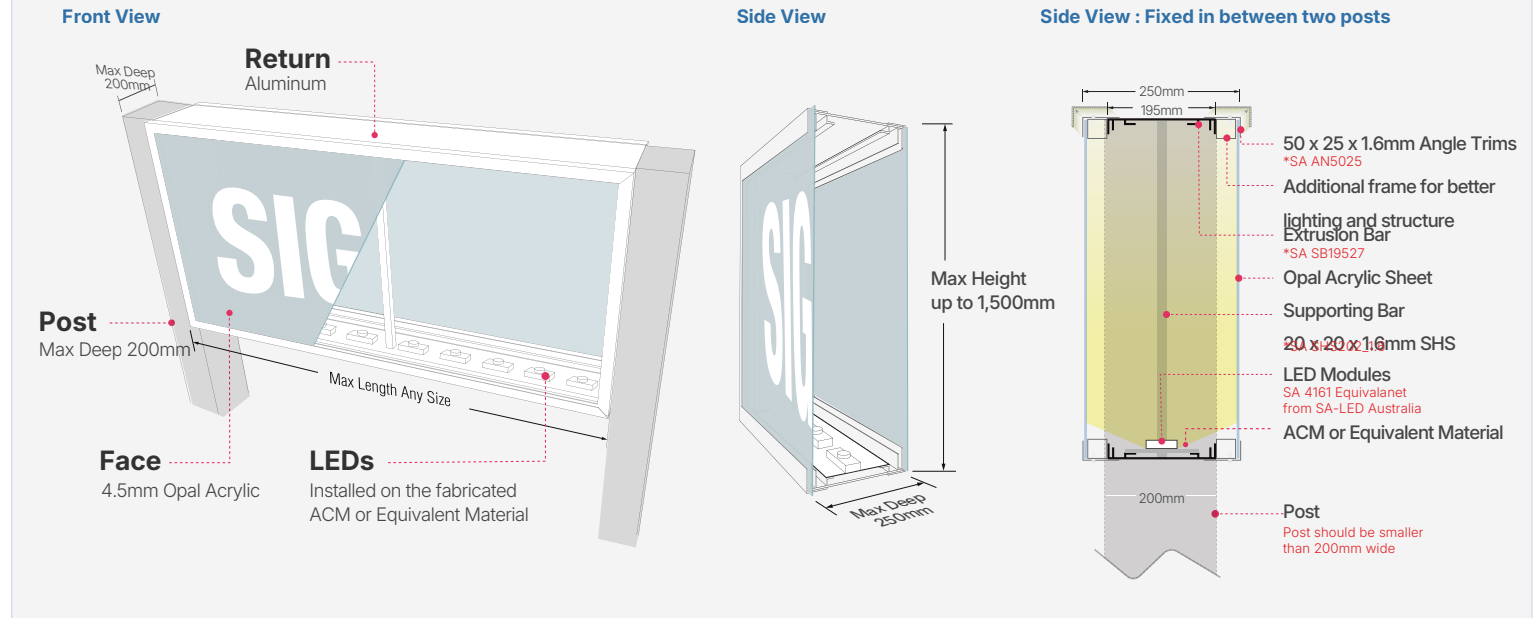

SPECIFICATIONS

Type	Double Sided 250mm Deep	
Where to fix	Fixed in between two posts	
LED Source	LED Modules SA 4161 Equivalent from SA-LED Australia	
Power Source	Suitable Power Supply from SA-LED Australia	
Dimension	Length	Any Size
	Height	Up to 1,500mm
	Deep	250mm
	*Post deep : Max 200mm	
Face	4.5mm Opal Acrylic	
Return	Aluminum Extrusion Bar - Mill (2B) Finish - White or Black - 2Pac Spray (Other colours)	
Back	ACM or Equivalent Material	
Cover Size	25 / 40 / 50mm Removable Angle Trim	

- Price do not include acrylic sheets.
- Price do not include packaging and delivery
- Artwork has to be provided by the client.
- Please make sure to include the original artwork files that is:
  - ✓ 1:1 Scale
  - ✓ 100% Vector (*.eps)
  - ✓ PDF File format (*.pdf)
  - ✓ CorelDRAW (*.cdr, *.dxf)

3D STRUCTURE