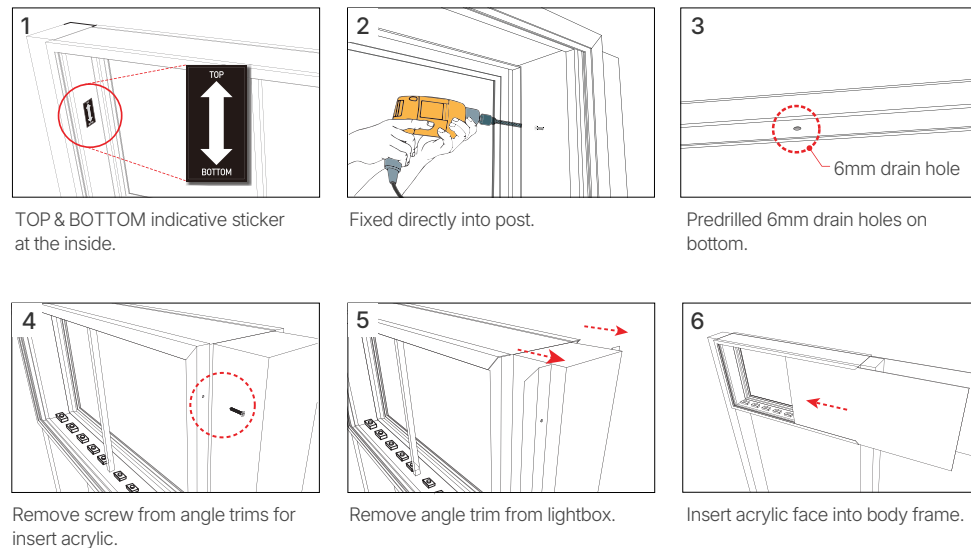

INSTALLATION GUIDE